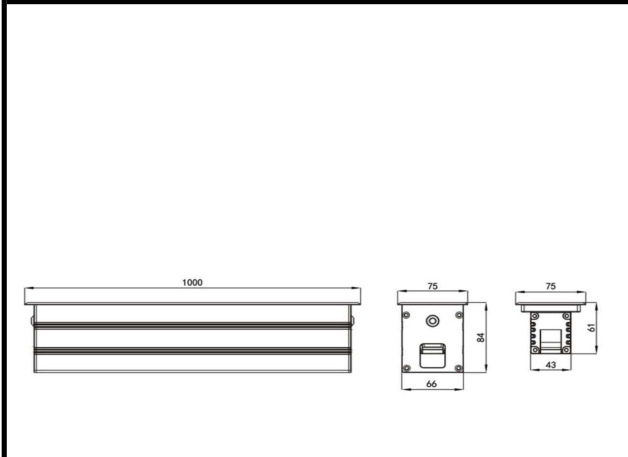

Sovitron Interior Pvt.Ltd.

Model Name	UNITY-M46 / DL-OHM-M46-36
Description	linear Inground light

Technical description	Image
-----------------------	-------

Dimension	L=1000mm Cutout W=66mm With trim W=75mm H=84mm
Frame	Aluminum
Color Tempertaure	3000K
Power	36W
Total Luminous Flux	3060 lm
Efficacy	85 lm/W
IP rating	67
Color Rendering	≥80
Mounting	Buried
Beam angle	10°/30°/45°/60°/10°×60°/25°×45°
Optics	Tempered glass
Dimming	NON-Dimmable
Operating Voltage	220-240 VAC
Standard Lifetime	L70 minimum at 50,000 burning hours

Dimension diagram

Remarks:-

Address: Plot #7 Saroorpur-Nangla Industrial Area,Ballabgarh-Sohna Road,Faridabad-121005
Email: info@sovitron.com